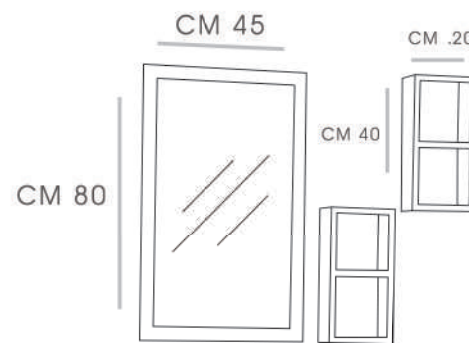

# DREAM-100

- CABINET : 100x45x40
- MIRROR - A : 20X120
- MIRROR - B : 40X120
- SHELF CABINET : 100X40X10

# LINDA 160

CABINET : 90X40X40  
 MIRROR : 90X60X10  
 SHELF CABINET : 90X20X20  
 Top Counter : 100x45x12

# FLORYA-90

- CABINET : 90X45X50
- MIRROR : 45X80
- TOP CABINET - A : 20X10X40
- TOP CABINET - B : 20X10X40

PRESTIGE -100 V1

CABINET : 100X45X55  
MIRROR : 100X70

PRESTIGE-100 V6

CABINET : 100X45X55  
MIRROR : 100X70

# VENUS -100

CABINET : 100X45X55  
 MIRROR : 70X70  
 TOP CABINET : 30X17X70  
 SIDE CABINET : 38X27X140

ACACIA-85 V1

CABINET : 85X45X50  
 MIRROR : 80X70  
 SIDE CABINET : 37X27X140

CABINET : 85x45x50  
 MIRROR : 80x70