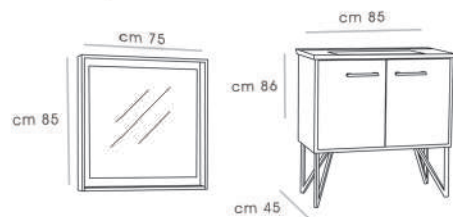

MINOS - 65 V6

CABINET : 65X30X55  
 MIRROR : 40X70X65  
 SHELF : 10X65

RAMADA-85 V1

CABINET : 85X45X86  
LED MIRROR : 75X12X85

RAMADA-85 V6

CABINET : 85X45X86  
LED MIRROR : 85X12X70

LIATRIS - 75 V1

CABINET : 75x45x50  
 MIRROR : 70x70  
 SIDE CABINET : 38x27x140