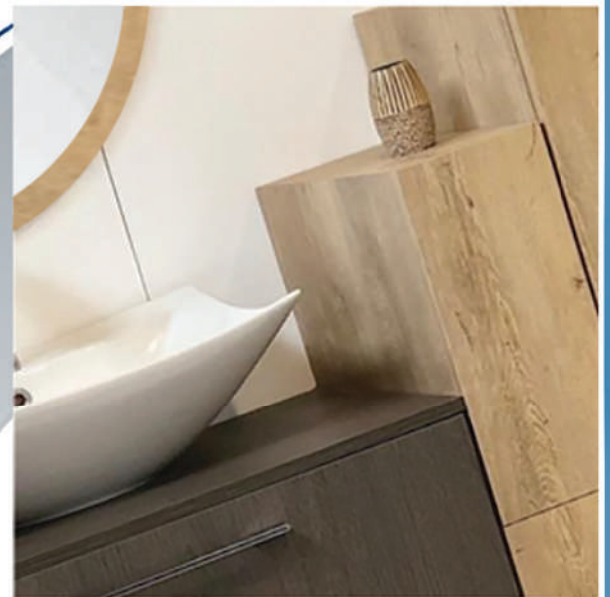

# PUZZLE - 160

CABINET : 160X36X52  
 MIRROR : 80X80