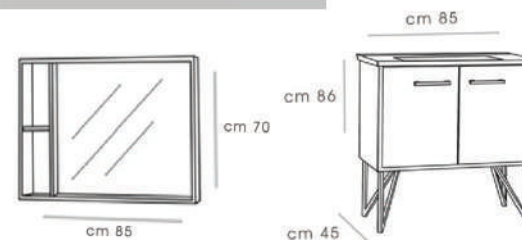

MINOS - 65 V6

CABINET : 65X30X55  
 MIRROR : 40X70X65  
 SHELF : 10X65

RAMADA-85 V1

CABINET : 85X45X86  
LED MIRROR : 75X12X85

RAMADA-85 V6

CABINET : 85X45X86  
LED MIRROR : 85X12X70

LIATRIS - 75 V1

CABINET : 75x45x50  
 MIRROR : 70x70  
 SIDE CABINET : 38x27x140

LIATRIS - 75 V6

CABINET : 75X45X50  
 MIRROR : 70X70

LIATRIS - 80 V1

CABINET : 80X45X55  
MIRROR : 80X10X70

LIATRIS - 80 V2

CABINET : 80X45X55  
MIRROR : 80X10X70

TRIP - 100 V1

CABINET : 100X45X60  
 MIRROR - A : 40X112  
 MIRROR - B : 60X45X15