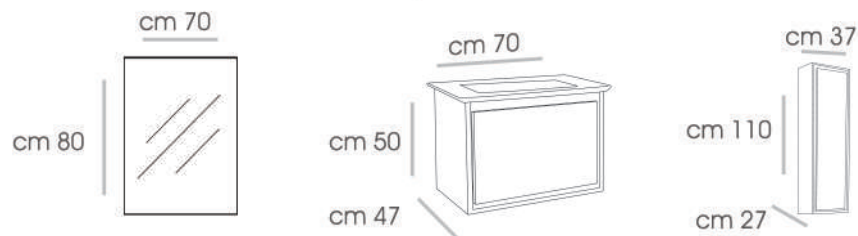

CABINET : 70X47X50
MIRROR : 70X80
SIDE CABINET : 37X27X110

LUPINUS - 75