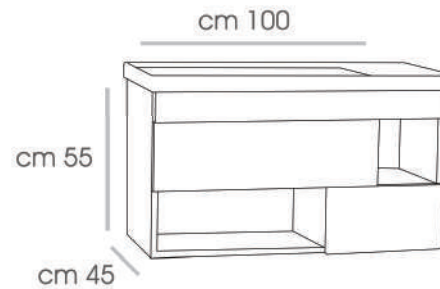

# DREAM-100

- CABINET : 100x45x40
- MIRROR - A : 20X120
- MIRROR - B : 40X120
- SHELF CABINET : 100X40X10

# LINDA 160

CABINET : 90X40X40  
 MIRROR : 90X60X10  
 SHELF CABINET : 90X20X20  
 Top Counter : 100x45x12

# FLORYA-90

- CABINET : 90X45X50
- MIRROR : 45X80
- TOP CABINET - A : 20X10X40
- TOP CABINET - B : 20X10X40

PRESTIGE -100 V1

CABINET : 100X45X55  
MIRROR : 100X70

PRESTIGE-100 V6

CABINET : 100X45X55  
MIRROR : 100X70

# VENUS -100

CABINET : 100X45X55  
 MIRROR : 70X70  
 TOP CABINET : 30X17X70  
 SIDE CABINET : 38X27X140

ACACIA-85 V1

CABINET : 85X45X50  
 MIRROR : 80X70  
 SIDE CABINET : 37X27X140

CABINET : 85x45x50  
 MIRROR : 80x70