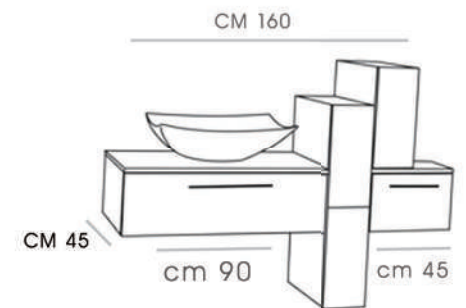

# PUZZLE - 160

CABINET : 160X36X52  
 MIRROR : 80X80