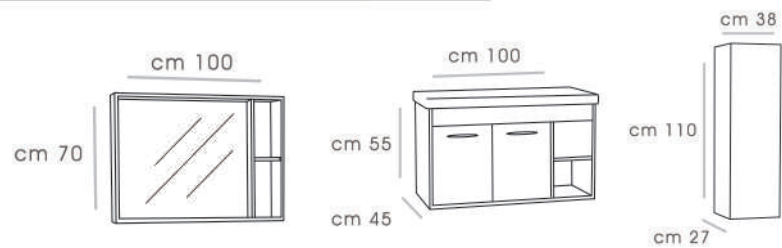

PRADO - 125

CABINET : 125X45X55  
 MIRROR - A : 40X70  
 MIRROR - B : 40X70

ACACIA-120

CABINET : 120X43X55  
 MIRROR : 120X10X70

**SIDE - 100**

CABINET : 100X45X55  
 MIRROR : 100X10X70  
 SIDE CABINET : 38X27X110