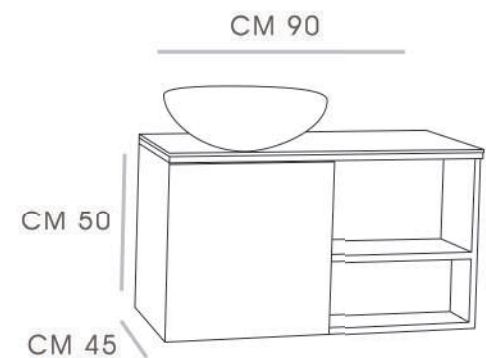

FLORYA-90

- CABINET : 90X45X50
- MIRROR : 45X80
- TOP CABINET - A : 20X10X40
- TOP CABINET - B : 20X10X40