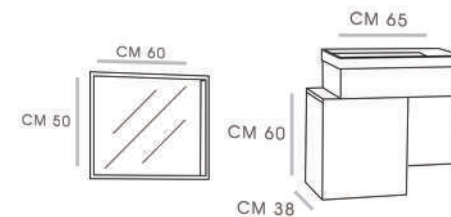

CABINET : 75X38X60  
MIRROR : 60X50

**PUZZLE - 75 V4**

CABINET : 75X38X60  
MIRROR : 60X50

**PUZZLE - 75 V5**

**PUZZLE - 65**

CABINET : 65X38X60  
MIRROR : 60X15X50

MINOS - 65 V1

CABINET : 65X30X55  
 MIRROR : 40X70X65  
 SHELF : 10X65