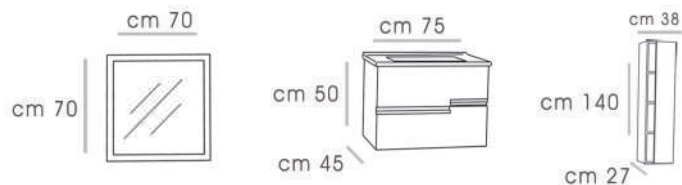

MINOS - 65 V6

CABINET : 65X30X55  
 MIRROR : 40X70X65  
 SHELF : 10X65

RAMADA-85 V1

CABINET : 85X45X86  
LED MIRROR : 75X12X85

RAMADA-85 V6

CABINET : 85X45X86  
LED MIRROR : 85X12X70

LIATRIS - 75 V1

CABINET : 75x45x50  
 MIRROR : 70x70  
 SIDE CABINET : 38x27x140

LIATRIS - 75 V6

CABINET : 75X45X50  
 MIRROR : 70X70

LIATRIS - 80 V1

CABINET : 80X45X55  
MIRROR : 80X10X70

LIATRIS - 80 V2

CABINET : 80X45X55  
MIRROR : 80X10X70

TRIP - 100 V1

CABINET : 100X45X60  
 MIRROR - A : 40X112  
 MIRROR - B : 60X45X15