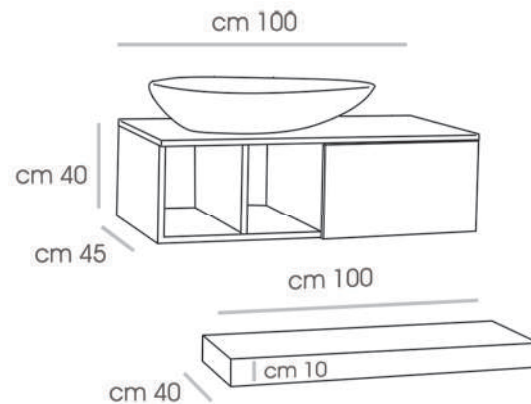

# PUZZLE - 160

CABINET : 160X36X52  
 MIRROR : 80X80

# DREAM-100

- CABINET : 100x45x40
- MIRROR - A : 20X120
- MIRROR - B : 40X120
- SHELF CABINET : 100X40X10