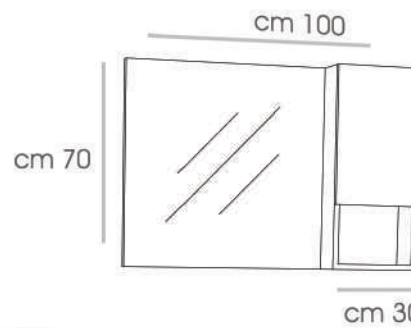

# DREAM-100

- CABINET : 100x45x40
- MIRROR - A : 20X120
- MIRROR - B : 40X120
- SHELF CABINET : 100X40X10

# LINDA 160

CABINET : 90X40X40  
 MIRROR : 90X60X10  
 SHELF CABINET : 90X20X20  
 Top Counter : 100x45x12

# FLORYA-90

- CABINET : 90X45X50
- MIRROR : 45X80
- TOP CABINET - A : 20X10X40
- TOP CABINET - B : 20X10X40

PRESTIGE -100 V1

CABINET : 100X45X55  
MIRROR : 100X70

PRESTIGE-100 V6

CABINET : 100X45X55  
MIRROR : 100X70

# VENUS -100

CABINET : 100X45X55  
 MIRROR : 70X70  
 TOP CABINET : 30X17X70  
 SIDE CABINET : 38X27X140

ACACIA-85 V1

CABINET : 85X45X50  
 MIRROR : 80X70  
 SIDE CABINET : 37X27X140

CABINET : 85x45x50  
 MIRROR : 80x70