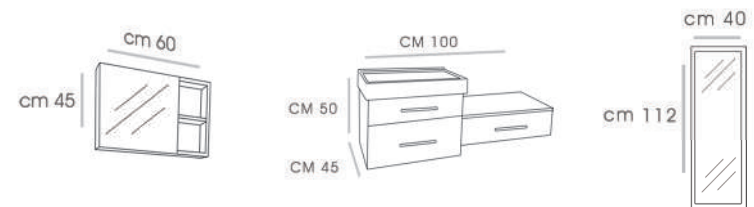

CABINET : 100X45X50
MIRROR - A : 40X112
MIRROR - B : 60X45