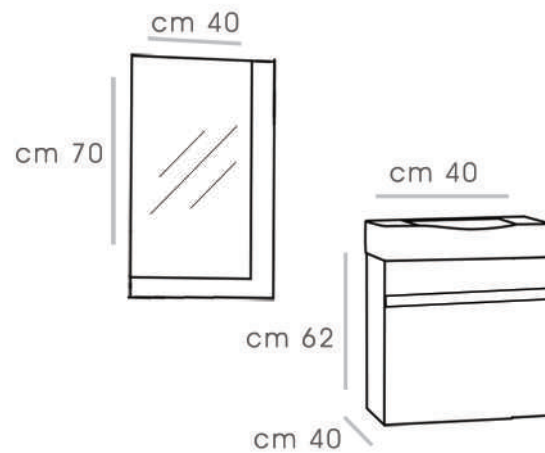

# DREAM-100

- CABINET : 100x45x40
- MIRROR - A : 20X120
- MIRROR - B : 40X120
- SHELF CABINET : 100X40X10

OPEN - 80

CABINET : 80X45X60  
MIRROR : 70X80

CABINET : 65X45X86  
MIRROR : 60X70

**PEONY - 65**

CABINET : 55X45X86  
MIRROR : 60X70

**SNOW - 55**

# GÖBEK - 55

CABINET : 55X30X55  
 MIRROR : 40X70  
 SHELF : 10X50

CABINET : 40X40X62  
 MIRROR : 40X70