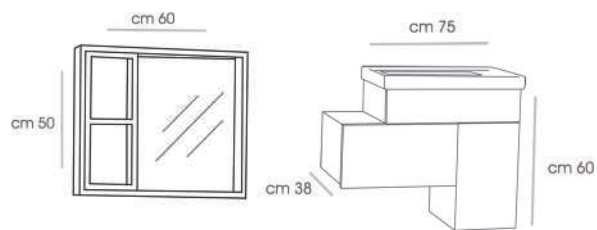

# OLA - 80

CABINET : 80X45X55  
 MIRROR : 60X10X80  
 SIED CABINET : 140X38X27

ISHIK - 80 V1

CABINET : 80X45X60  
MIRROR : 80X70

ISHIK - 80 V2

CABINET : 80X45X60  
MIRROR : 80X70

ISHIK - 70

CABINET : 70X45X60  
MIRROR : 70X70

ISHIK - 60

CABINET : 60X38X60  
MIRROR : 60X80

**PUZZLE - 75 V1**

CABINET : 75X38X60  
MIRROR : 60X50

CABINET : 75X38X60  
MIRROR : 60X50

**PUZZLE - 75 V2**

CABINET : 75X38X60  
MIRROR : 60X50

**PUZZLE - 75 V3**

CABINET : 75X38X60  
MIRROR : 60X50

**PUZZLE - 75 V4**

CABINET : 75X38X60  
MIRROR : 60X50

**PUZZLE - 75 V5**

**PUZZLE - 65**

CABINET : 65X38X60  
MIRROR : 60X15X50

MINOS - 65 V1

CABINET : 65X30X55  
 MIRROR : 40X70X65  
 SHELF : 10X65