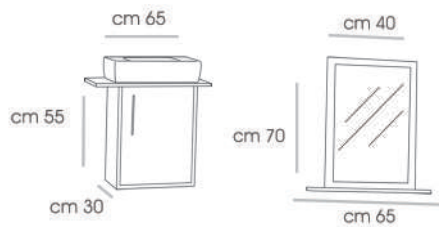

ISHIK - 60

CABINET : 60X38X60  
MIRROR : 60X80

**PUZZLE - 75 V1**

CABINET : 75X38X60  
MIRROR : 60X50

CABINET : 75X38X60  
MIRROR : 60X50

**PUZZLE - 75 V2**

CABINET : 75X38X60  
MIRROR : 60X50

**PUZZLE - 75 V3**

CABINET : 75X38X60  
MIRROR : 60X50

**PUZZLE - 75 V4**

CABINET : 75X38X60  
MIRROR : 60X50

**PUZZLE - 75 V5**

**PUZZLE - 65**

CABINET : 65X38X60  
MIRROR : 60X15X50

MINOS - 65 V1

CABINET : 65X30X55  
 MIRROR : 40X70X65  
 SHELF : 10X65