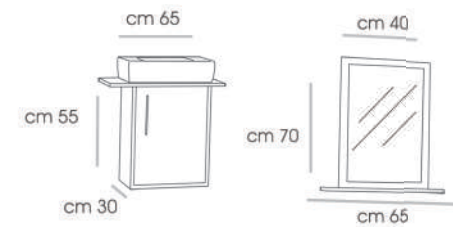

CABINET : 65X30X55
MIRROR : 40X70X65
SHELF : 10X65