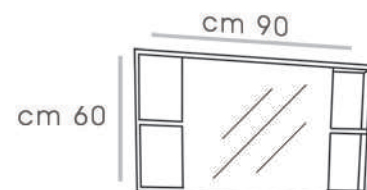

# PUZZLE - 160

CABINET : 160X36X52  
 MIRROR : 80X80

# DREAM-100

- CABINET : 100x45x40
- MIRROR - A : 20X120
- MIRROR - B : 40X120
- SHELF CABINET : 100X40X10

# LINDA 160

CABINET : 90X40X40  
 MIRROR : 90X60X10  
 SHELF CABINET : 90X20X20  
 Top Counter : 100x45x12