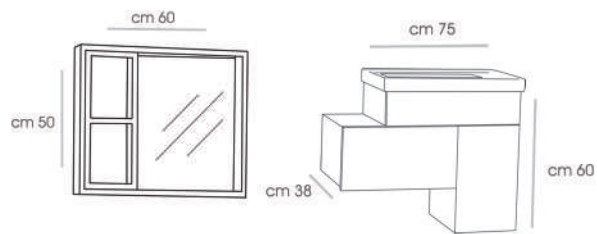

# OLA - 80

CABINET : 80X45X55  
 MIRROR : 60X10X80  
 SIED CABINET : 140X38X27

ISHIK - 80 V1

CABINET : 80X45X60  
MIRROR : 80X70

ISHIK - 80 V2

CABINET : 80X45X60  
MIRROR : 80X70

ISHIK - 70

CABINET : 70X45X60  
MIRROR : 70X70

ISHIK - 60

CABINET : 60X38X60  
MIRROR : 60X80

**PUZZLE - 75 V1**

CABINET : 75X38X60  
MIRROR : 60X50

CABINET : 75X38X60  
MIRROR : 60X50

**PUZZLE - 75 V2**

CABINET : 75X38X60  
MIRROR : 60X50

**PUZZLE - 75 V3**

CABINET : 75X38X60  
MIRROR : 60X50

**PUZZLE - 75 V4**

CABINET : 75X38X60  
MIRROR : 60X50

**PUZZLE - 75 V5**

**PUZZLE - 65**

CABINET : 65X38X60  
MIRROR : 60X15X50

MINOS - 65 V1

CABINET : 65X30X55  
 MIRROR : 40X70X65  
 SHELF : 10X65