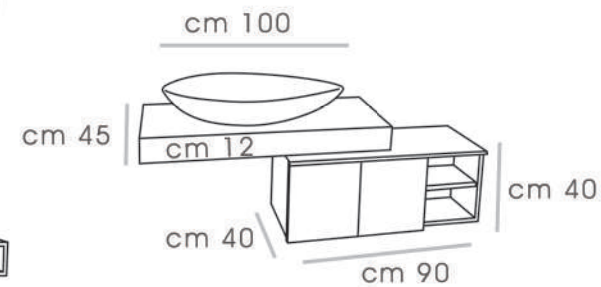

LINDA 160

CABINET : 90X40X40
MIRROR : 90X60X10
SHELF CABINET : 90X20X20
Top Counter : 100x45x12