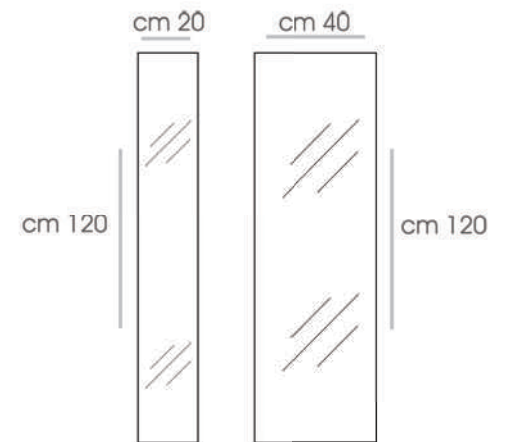

# PUZZLE - 160

CABINET : 160X36X52  
 MIRROR : 80X80

# DREAM-100

- CABINET : 100x45x40
- MIRROR - A : 20X120
- MIRROR - B : 40X120
- SHELF CABINET : 100X40X10

# LINDA 160

CABINET : 90X40X40  
 MIRROR : 90X60X10  
 SHELF CABINET : 90X20X20  
 Top Counter : 100x45x12

OPEN - 80

CABINET : 80X45X60  
MIRROR : 70X80